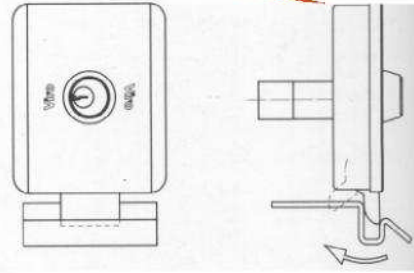

# Viro V90 & V96

**V90 ELECTRIC LOCK WITH ROTATING DEADBOLT FOR DOORS AND GATES OPENING OUTWARDS**

- When the electric impulse is given, the lock will remain open until it is closed again, even if there is a door closer and/or an automatism.
- Single version, entirely galvanized.

- 12 Volts. A.C.

**Mounting Vertically**

**Mounting Horizontally**

	A	B	C
V90	70	124	100
V96	70	124	67

Measurements in mm.

**V96 ELECTRIC LOCK WITH ROTATING DEADBOLT SUITABLE FOR PEDESTRIAN GATES**

- The lock will open only when both the electric impulse and a manual or an automatic pressure have been given simultaneously.
- We suggest not to install this lock when also a door closer is fixed to the door or the gate.
- Due to its reduced dimensions it is easy to be installed on narrow frames.
- Vertical or Horizontal installation
- Single version, entirely galvanized, supplied with floor striker. 12 Volts. A.C.