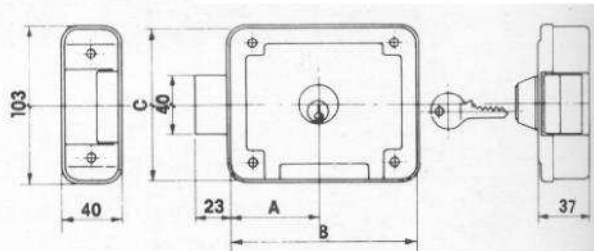

# Viro V90 & V96

**V90 ELECTRIC LOCK WITH ROTATING DEADBOLT FOR DOORS AND GATES OPENING OUTWARDS**

- When the electric impulse is given, the lock will remain open until it is closed again, even if there is a door closer and/or an automatism.
- Single version, entirely galvanized.

- 12 Volts. A.C.

**Mounting Vertically**

**Mounting Horizontally**

	A	B	C
V90	70	124	100
V96	70	124	67

Measurements in mm.

**V96 ELECTRIC LOCK WITH ROTATING DEADBOLT SUITABLE FOR PEDESTRIAN GATES**

- The lock will open only when both the electric impulse and a manual or an automatic pressure have been given simultaneously.
- We suggest not to install this lock when also a door closer is fixed to the door or the gate.
- Due to its reduced dimensions it is easy to be installed on narrow frames.
- Vertical or Horizontal installation
- Single version, entirely galvanized, supplied with floor striker. 12 Volts. A.C.