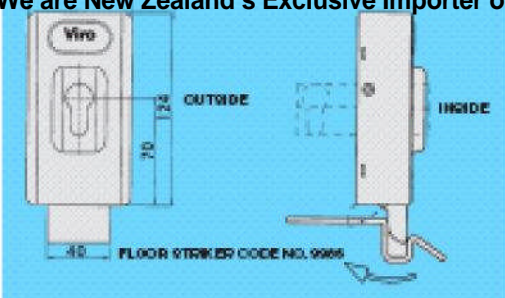

Pivotal Solutions Ltd
13/3 Beatrice Tinsley Cres
PO Box 302 727
North Harbour
Auckland
0800 748 682
Ph: 09 426 4122
Fax: 09 426 4124

Including: Safes and a wide variety of locking mechanisms to suit your needs.

Excellence in Automation